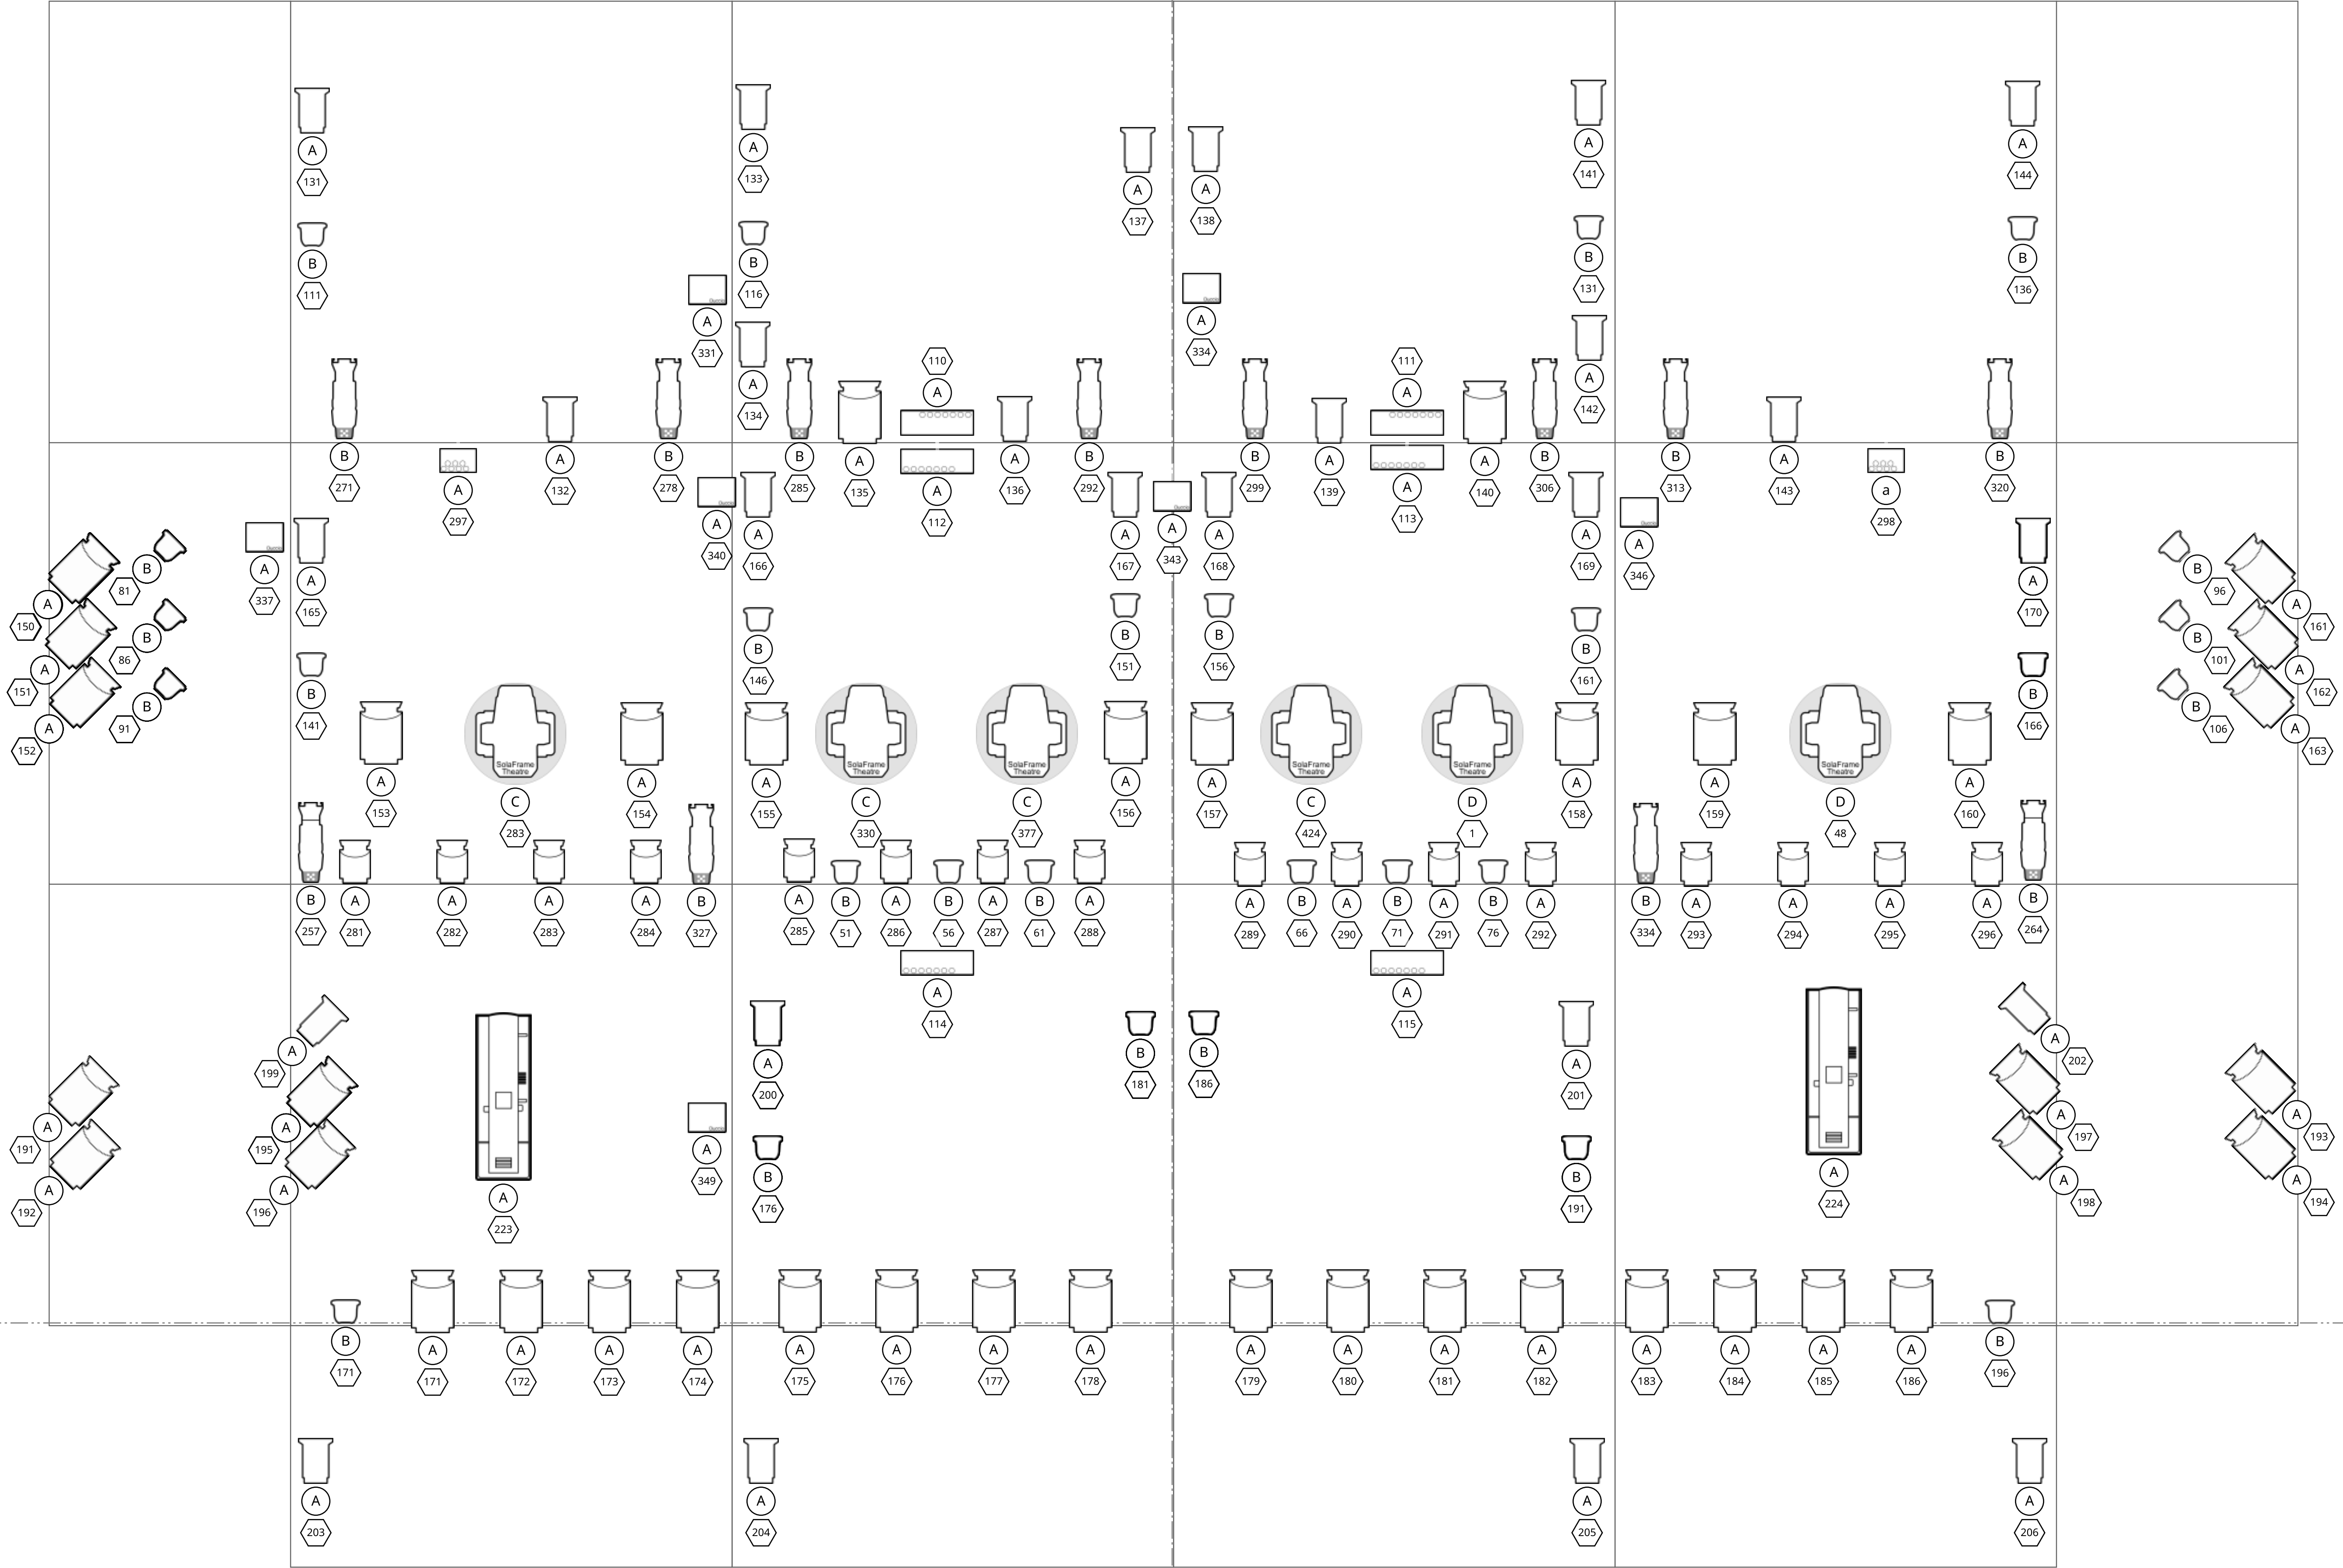

L-3 L-2 L-1 センター R-1 R-2 R-3

CL-1

CL-2

CL-3

- Source-4 LED Tungsten HD Series 2 26° 208w
- Source-4 LED Tungsten HD Series 2 36° 208w
- Marumo LSC2-605-WW (平凸) 90w
- Marumo LSC-805-WW 115w
- Marumo LSF-805-WW 115w
- VARY LITE VL800PROPAR 260W(5CH)
- Marumo MCD-2003I-160 60w
- Marumo LEF2-2M-WW 70w
- Marumo LEF-2-4M-WW 130w
- HES SolaFrame Theatre 440w

SCALE: 1:50
EXCEPT WHERE NOTED
DATE: ISSUE DATE
REVISION:
DRAWN BY:

DRAWING No. **1**
of 1