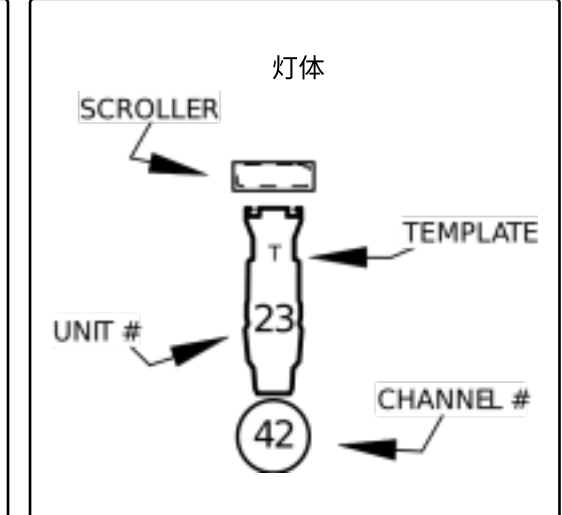

L-3 L-2 L-1 センター R-1 R-2 R-3

CL-1

CL-2

CL-3

- Source-4 LED Tungsten HD Series 2 26° 208w
- Source-4 LED Tungsten HD Series 2 36° 208w
- Marumo LSC2-605-WW (平凸) 90w
- Marumo LSC-805-WW 115w
- Marumo LSF-805-WW 115w
- VARY LITE VL800PROPAR 260W(5CH)
- Marumo MCD-2003I-160 60w
- Marumo LEF2-2M-WW 70w
- Marumo LEF-2-4M-WW 130w
- HES SolaFrame Theatre 440w

SCALE: 1:50
EXCEPT WHERE NOTED
DATE: ISSUE DATE
REVISION:
DRAWN BY:

DRAWING No. **1**
of 1